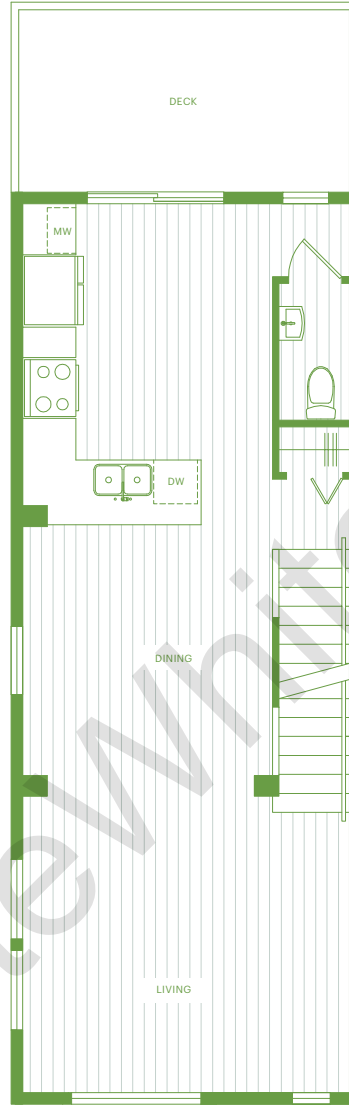

Boothroyd B plan 4 bedroom

1,734 sq ft

Boothroyd B1 plan 4 bedroom

1,765 sq ft

Boothroyd B2 plan 4 bedroom

1,809 sq ft

Boothroyd B3 plan 4 bedroom

1,767 sq ft

1,282 sq ft

Dinsmore D3 plan 3 bedroom

1,286 sq ft

GROUND

MAIN

UPPER

Dinsmore DD plan 3 bedroom & den

1,554 sq ft

GROUND

MAIN

UPPER

Francis F plan 2 bedroom & den

1,202 sq ft

GROUND

MAIN

UPPER

Francis F1 plan 2 bedroom & den

1,262 sq ft

GROUND

MAIN

UPPER

Francis F2 plan 2 bedroom & den

1,244 sq ft