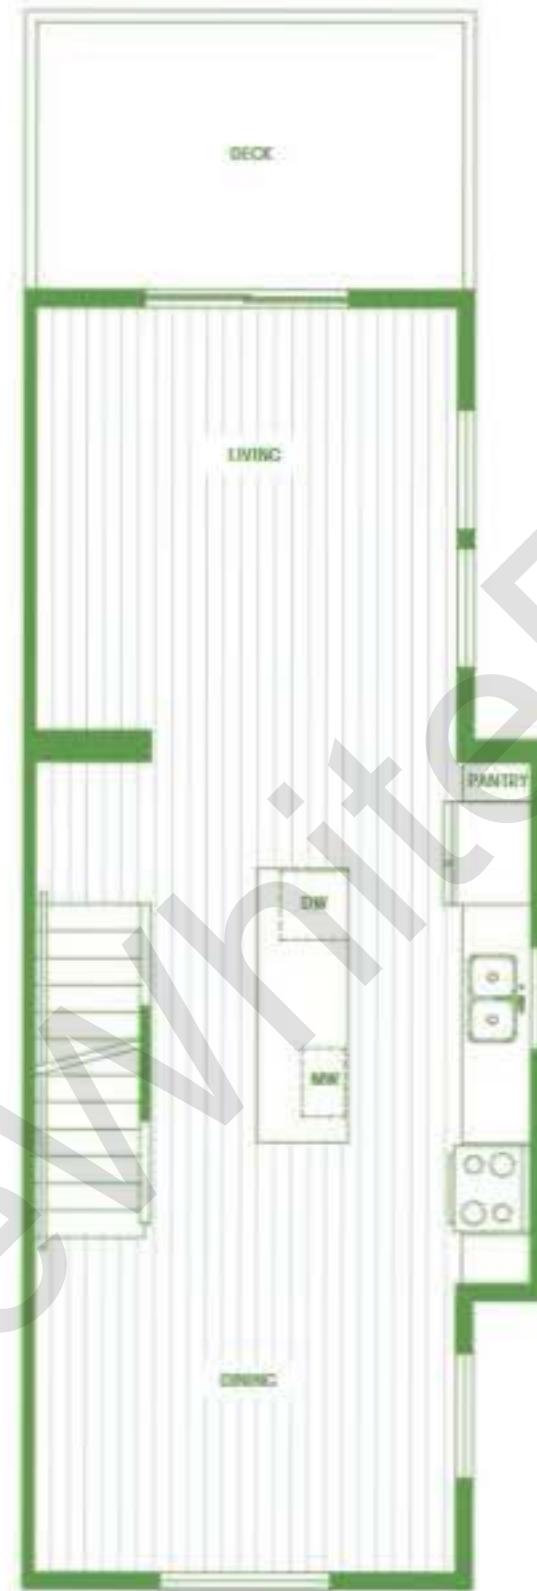

Boothroyd B plan 4 bedroom

1,734 sq ft

Boothroyd B1 plan 4 bedroom

1,765 sq ft

Boothroyd B2 plan 4 bedroom

1,809 sq ft

Boothroyd B3 plan 4 bedroom

1,767 sq ft

1,282 sq ft

Dinsmore D3 plan 3 bedroom

1,286 sq ft

GROUND

MAIN

UPPER

Dinsmore DD plan 3 bedroom & den

1,554 sq ft

GROUND

MAIN

UPPER

Francis F plan 2 bedroom & den

1,202 sq ft

GROUND

MAIN

UPPER

Francis F1 plan 2 bedroom & den

1,262 sq ft

GROUND

MAIN

UPPER

Francis F2 plan 2 bedroom & den

1,244 sq ft