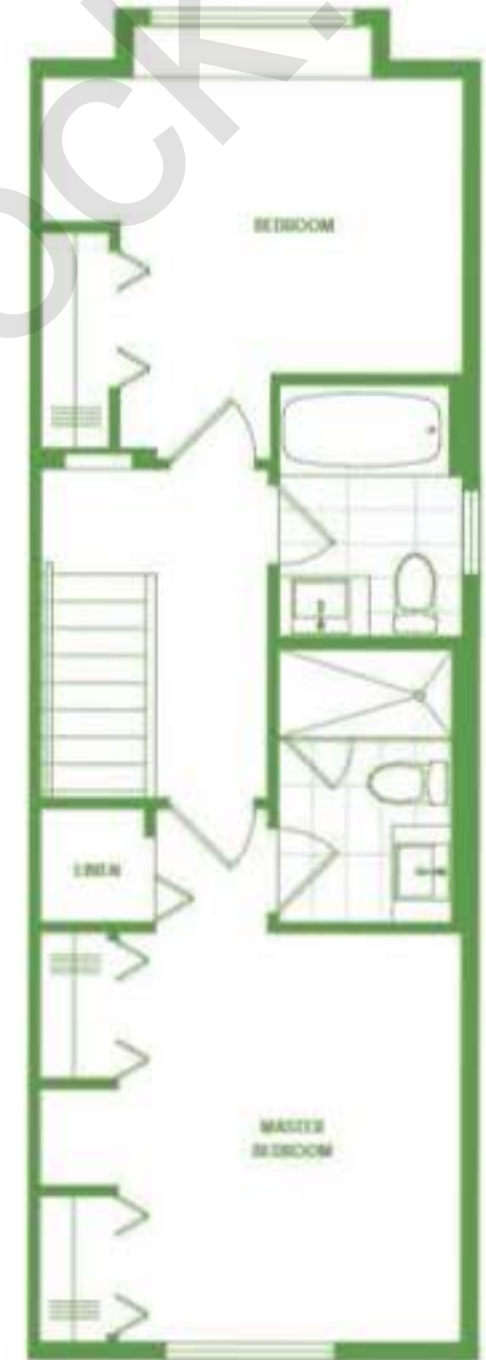

Boothroyd B plan 4 bedroom

1,734 sq ft

Boothroyd B1 plan 4 bedroom

1,765 sq ft

Boothroyd B2 plan 4 bedroom

1,809 sq ft

Boothroyd B3 plan 4 bedroom

1,767 sq ft

1,282 sq ft

Dinsmore D3 plan 3 bedroom

1,286 sq ft

GROUND

MAIN

UPPER

Dinsmore DD plan 3 bedroom & den

1,554 sq ft

GROUND

MAIN

UPPER

Francis F plan 2 bedroom & den

1,202 sq ft

GROUND

MAIN

UPPER

Francis F1 plan 2 bedroom & den

1,262 sq ft

GROUND

MAIN

UPPER

Francis F2 plan 2 bedroom & den

1,244 sq ft