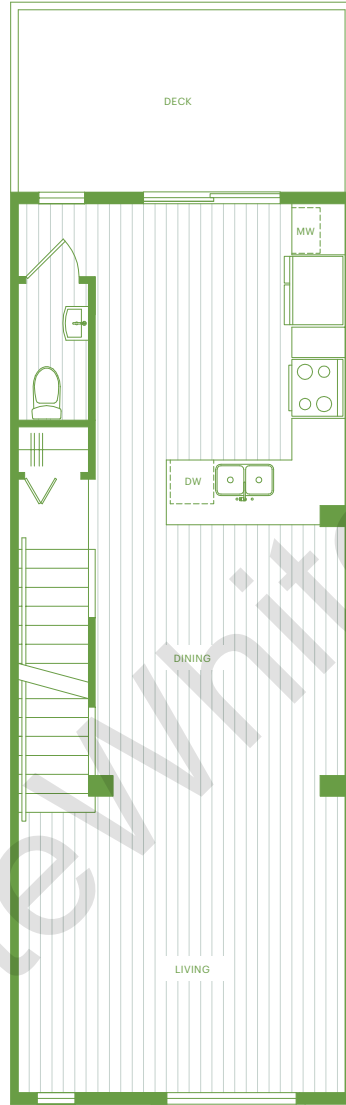

Boothroyd B plan 4 bedroom

1,734 sq ft

Boothroyd B1 plan 4 bedroom

1,765 sq ft

Boothroyd B2 plan 4 bedroom

1,809 sq ft

Boothroyd B3 plan 4 bedroom

1,767 sq ft

Coulthard C plan 3 bedroom & den

1,533 sq ft

GROUND

MAIN

UPPER

Dinsmore D plan 3 bedroom

1,282 sq ft

GROUND

MAIN

UPPER

Dinsmore D1 plan 3 bedroom

1,282 sq ft

GROUND

MAIN

UPPER

Dinsmore D2 plan 3 bedroom

1,282 sq ft

Dinsmore D3 plan 3 bedroom

1,286 sq ft

GROUND

MAIN

UPPER

Dinsmore DD plan 3 bedroom & den

1,554 sq ft