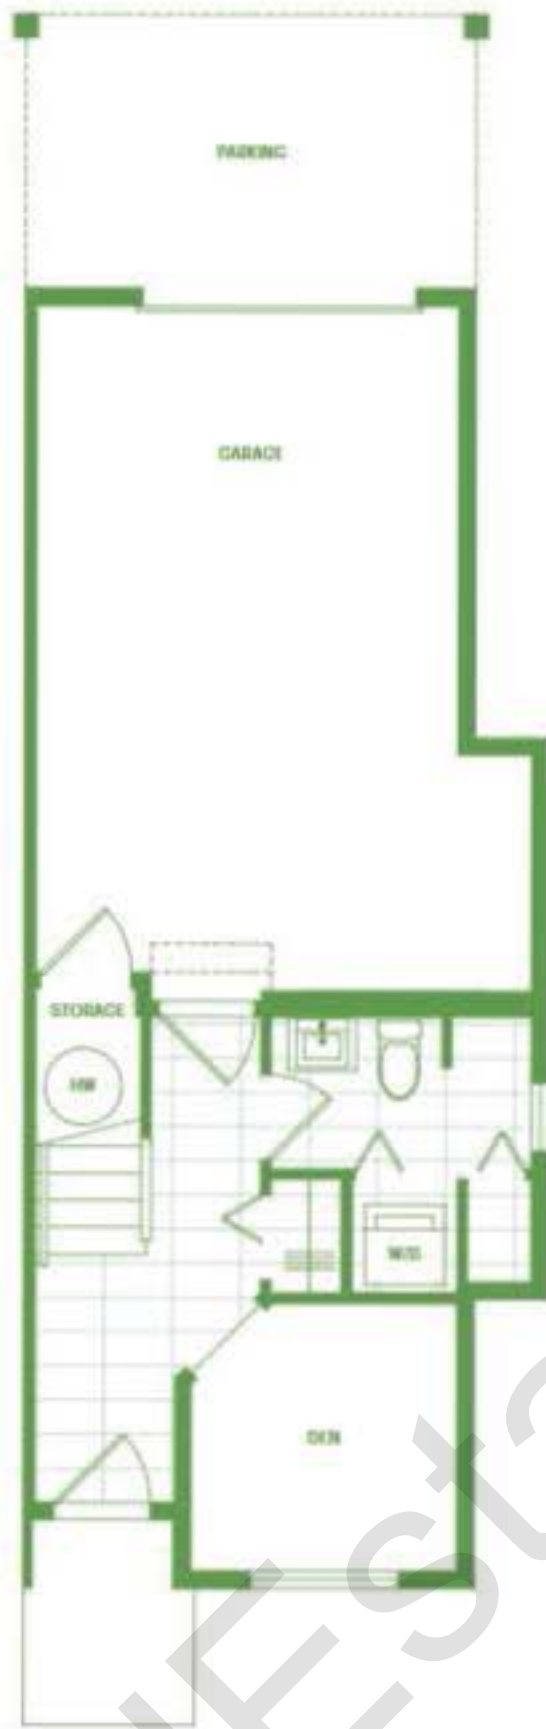

Boothroyd B plan 4 bedroom

1,734 sq ft

Boothroyd B1 plan 4 bedroom

1,765 sq ft

Boothroyd B2 plan 4 bedroom

1,809 sq ft

Boothroyd B3 plan 4 bedroom

1,767 sq ft

1,282 sq ft

Dinsmore D3 plan 3 bedroom

1,286 sq ft

GROUND

MAIN

UPPER

Dinsmore DD plan 3 bedroom & den

1,554 sq ft

GROUND

MAIN

UPPER

Francis F plan 2 bedroom & den

1,202 sq ft

GROUND

MAIN

UPPER

Francis F1 plan 2 bedroom & den

1,262 sq ft

GROUND

MAIN

UPPER

Francis F2 plan 2 bedroom & den

1,244 sq ft