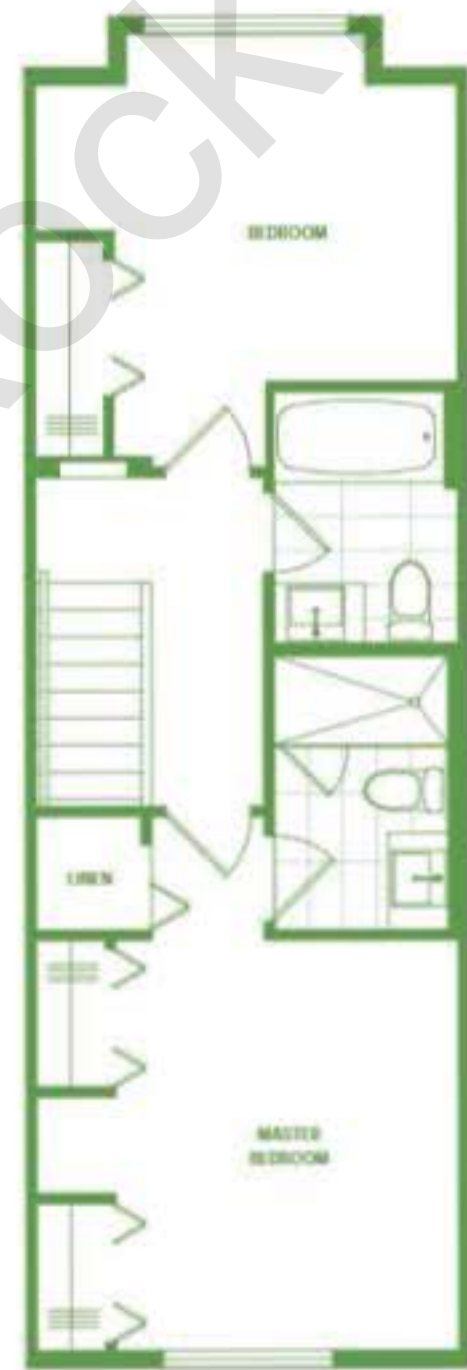

Boothroyd B plan 4 bedroom

1,734 sq ft

Boothroyd B1 plan 4 bedroom

1,765 sq ft

Boothroyd B2 plan 4 bedroom

1,809 sq ft

Boothroyd B3 plan 4 bedroom

1,767 sq ft

1,282 sq ft

Dinsmore D3 plan 3 bedroom

1,286 sq ft

GROUND

MAIN

UPPER

Dinsmore DD plan 3 bedroom & den

1,554 sq ft

GROUND

MAIN

UPPER

Francis F plan 2 bedroom & den

1,202 sq ft

GROUND

MAIN

UPPER

Francis F1 plan 2 bedroom & den

1,262 sq ft

GROUND

MAIN

UPPER

Francis F2 plan 2 bedroom & den

1,244 sq ft