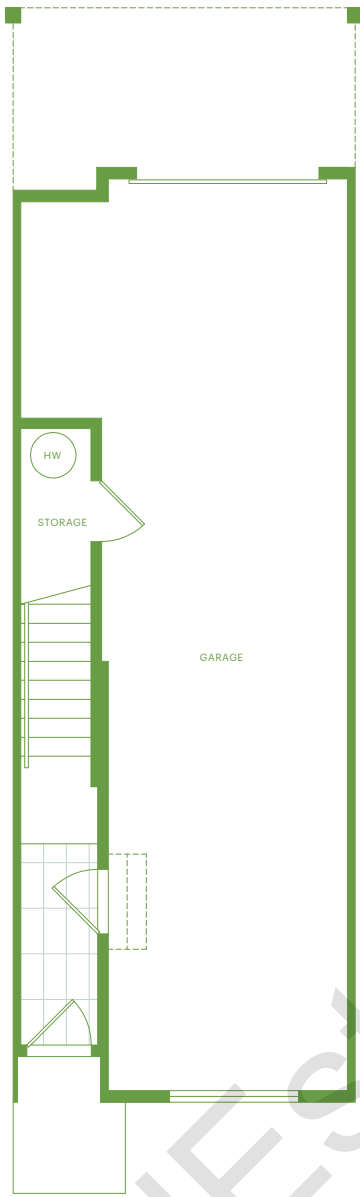

Boothroyd B plan 4 bedroom

1,734 sq ft

Boothroyd B1 plan 4 bedroom

1,765 sq ft

Boothroyd B2 plan 4 bedroom

1,809 sq ft

Boothroyd B3 plan 4 bedroom

1,767 sq ft

Coulthard C plan 3 bedroom & den

1,533 sq ft

GROUND

MAIN

UPPER

Dinsmore D plan 3 bedroom

1,282 sq ft

GROUND

MAIN

UPPER

Dinsmore D1 plan 3 bedroom

1,282 sq ft

GROUND

MAIN

UPPER

Dinsmore D2 plan 3 bedroom

1,282 sq ft

Dinsmore D3 plan 3 bedroom

1,286 sq ft

GROUND

MAIN

UPPER

Dinsmore DD plan 3 bedroom & den

1,554 sq ft