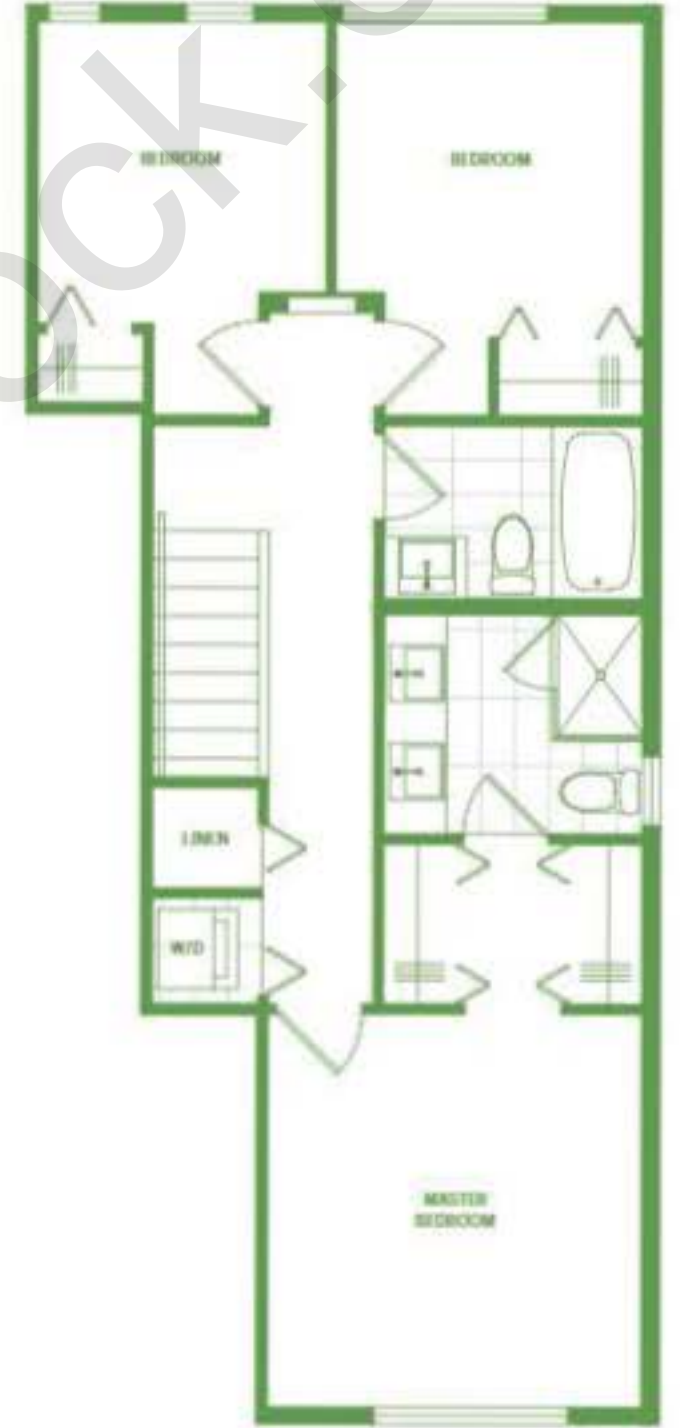

Boothroyd B plan 4 bedroom

1,734 sq ft

Boothroyd B1 plan 4 bedroom

1,765 sq ft

Boothroyd B2 plan 4 bedroom

1,809 sq ft

Boothroyd B3 plan 4 bedroom

1,767 sq ft

1,282 sq ft

Dinsmore D3 plan 3 bedroom

1,286 sq ft

GROUND

MAIN

UPPER

Dinsmore DD plan 3 bedroom & den

1,554 sq ft

GROUND

MAIN

UPPER

Francis F plan 2 bedroom & den

1,202 sq ft

GROUND

MAIN

UPPER

Francis F1 plan 2 bedroom & den

1,262 sq ft

GROUND

MAIN

UPPER

Francis F2 plan 2 bedroom & den

1,244 sq ft