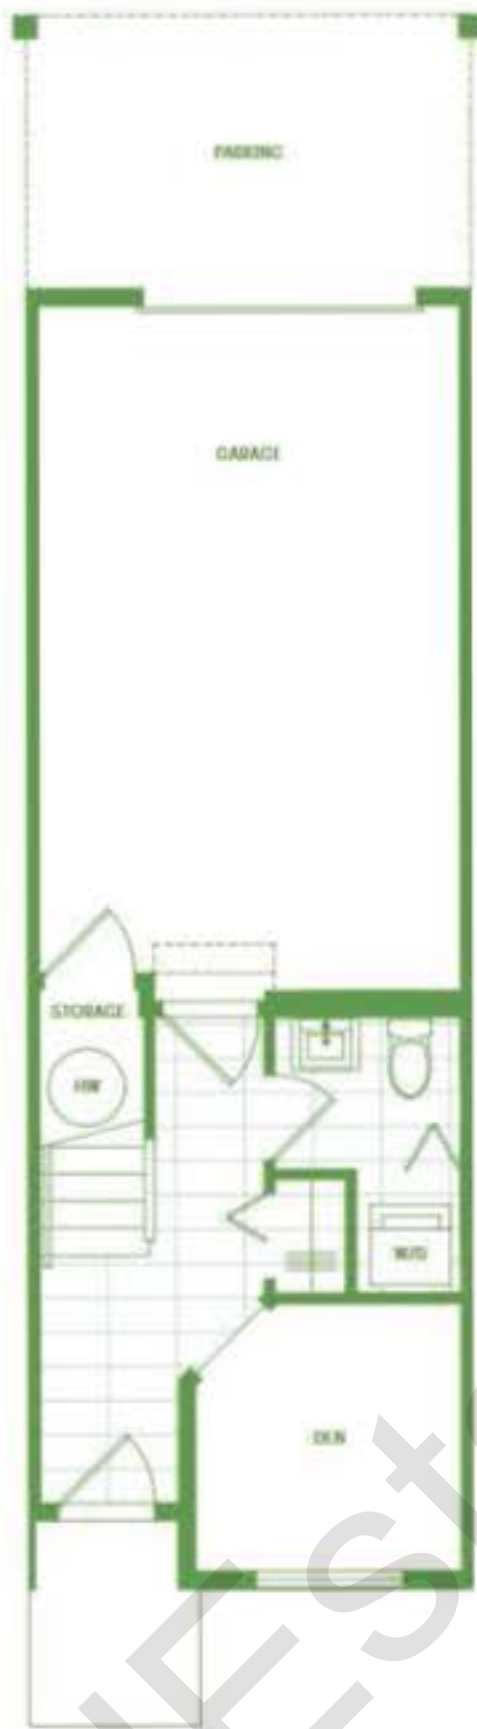

Boothroyd B plan 4 bedroom

1,734 sq ft

Boothroyd B1 plan 4 bedroom

1,765 sq ft

Boothroyd B2 plan 4 bedroom

1,809 sq ft

Boothroyd B3 plan 4 bedroom

1,767 sq ft

1,282 sq ft

Dinsmore D3 plan 3 bedroom

1,286 sq ft

GROUND

MAIN

UPPER

Dinsmore DD plan 3 bedroom & den

1,554 sq ft

GROUND

MAIN

UPPER

Francis F plan 2 bedroom & den

1,202 sq ft

GROUND

MAIN

UPPER

Francis F1 plan 2 bedroom & den

1,262 sq ft

GROUND

MAIN

UPPER

Francis F2 plan 2 bedroom & den

1,244 sq ft