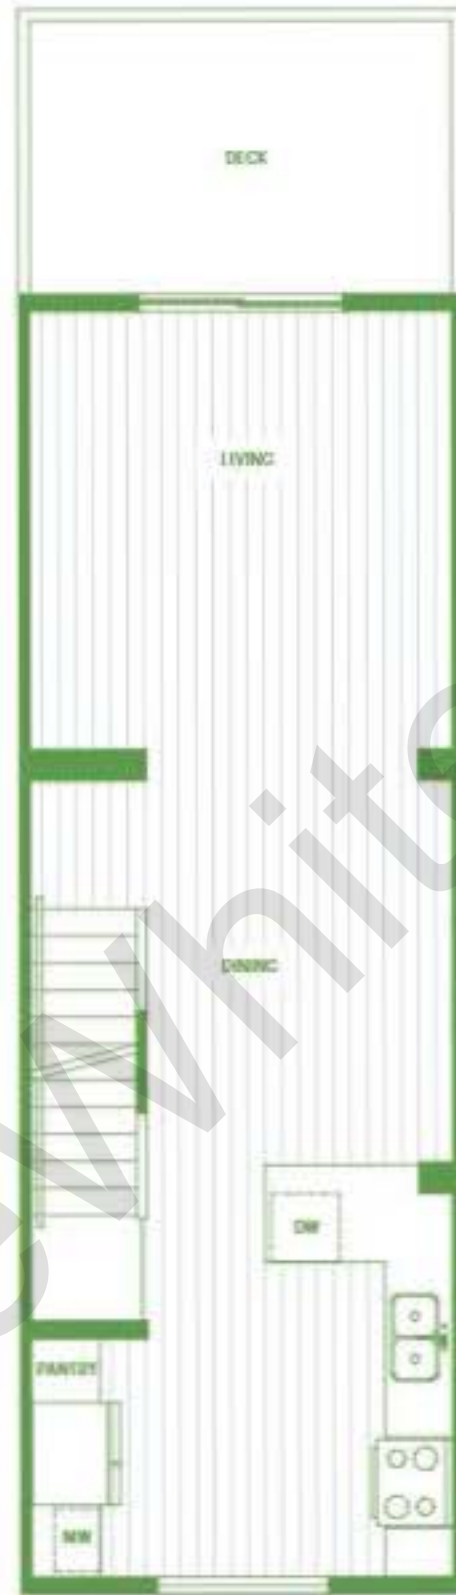

Boothroyd B plan 4 bedroom

1,734 sq ft

Boothroyd B1 plan 4 bedroom

1,765 sq ft

Boothroyd B2 plan 4 bedroom

1,809 sq ft

Boothroyd B3 plan 4 bedroom

1,767 sq ft

1,282 sq ft

Dinsmore D3 plan 3 bedroom

1,286 sq ft

GROUND

MAIN

UPPER

Dinsmore DD plan 3 bedroom & den

1,554 sq ft

GROUND

MAIN

UPPER

Francis F plan 2 bedroom & den

1,202 sq ft

GROUND

MAIN

UPPER

Francis F1 plan 2 bedroom & den

1,262 sq ft

GROUND

MAIN

UPPER

Francis F2 plan 2 bedroom & den

1,244 sq ft