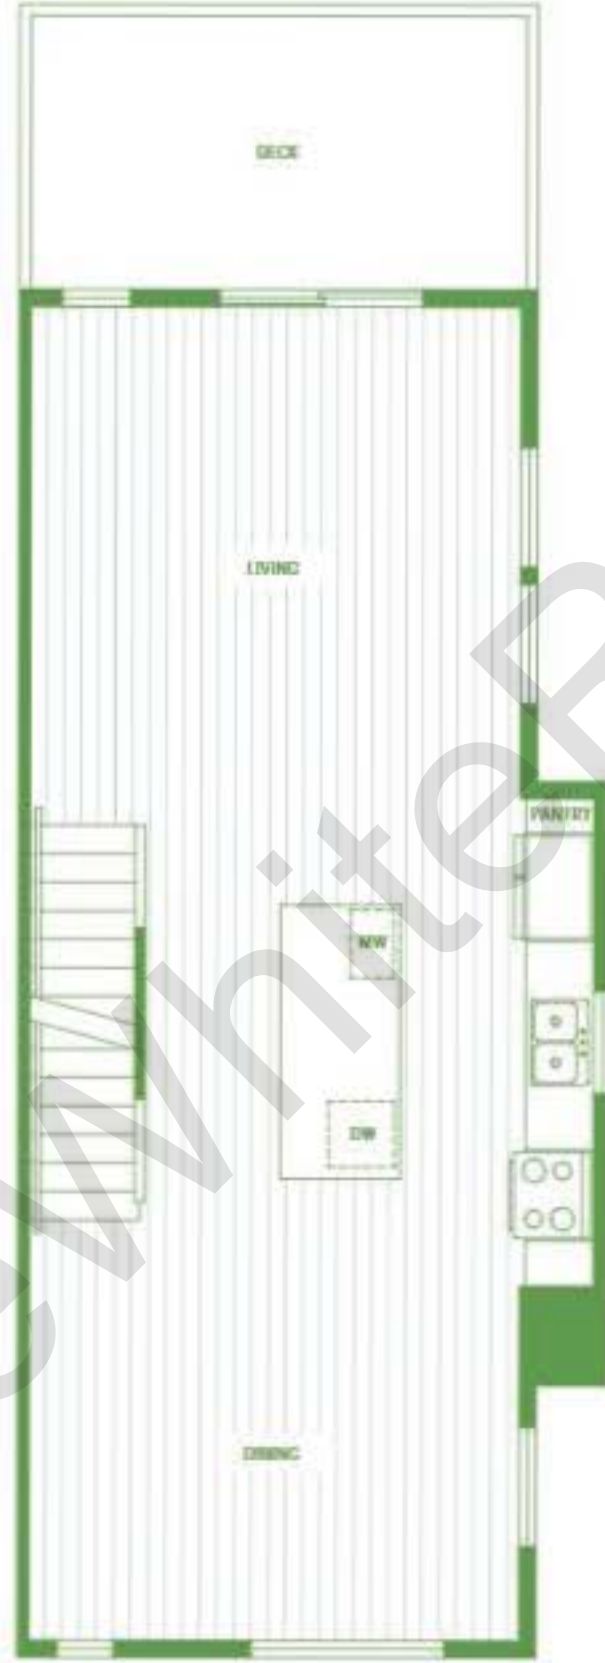

Boothroyd B plan 4 bedroom

1,734 sq ft

Boothroyd B1 plan 4 bedroom

1,765 sq ft

Boothroyd B2 plan 4 bedroom

1,809 sq ft

Boothroyd B3 plan 4 bedroom

1,767 sq ft

Coulthard C plan 3 bedroom & den

1,533 sq ft

GROUND

MAIN

UPPER

Dinsmore D plan 3 bedroom

1,282 sq ft

GROUND

1,282 sq ft

Dinsmore D3 plan 3 bedroom

1,286 sq ft

GROUND

MAIN

UPPER

Dinsmore DD plan 3 bedroom & den

1,554 sq ft

GROUND

MAIN

UPPER

Francis F plan 2 bedroom & den

1,202 sq ft

GROUND

MAIN

UPPER