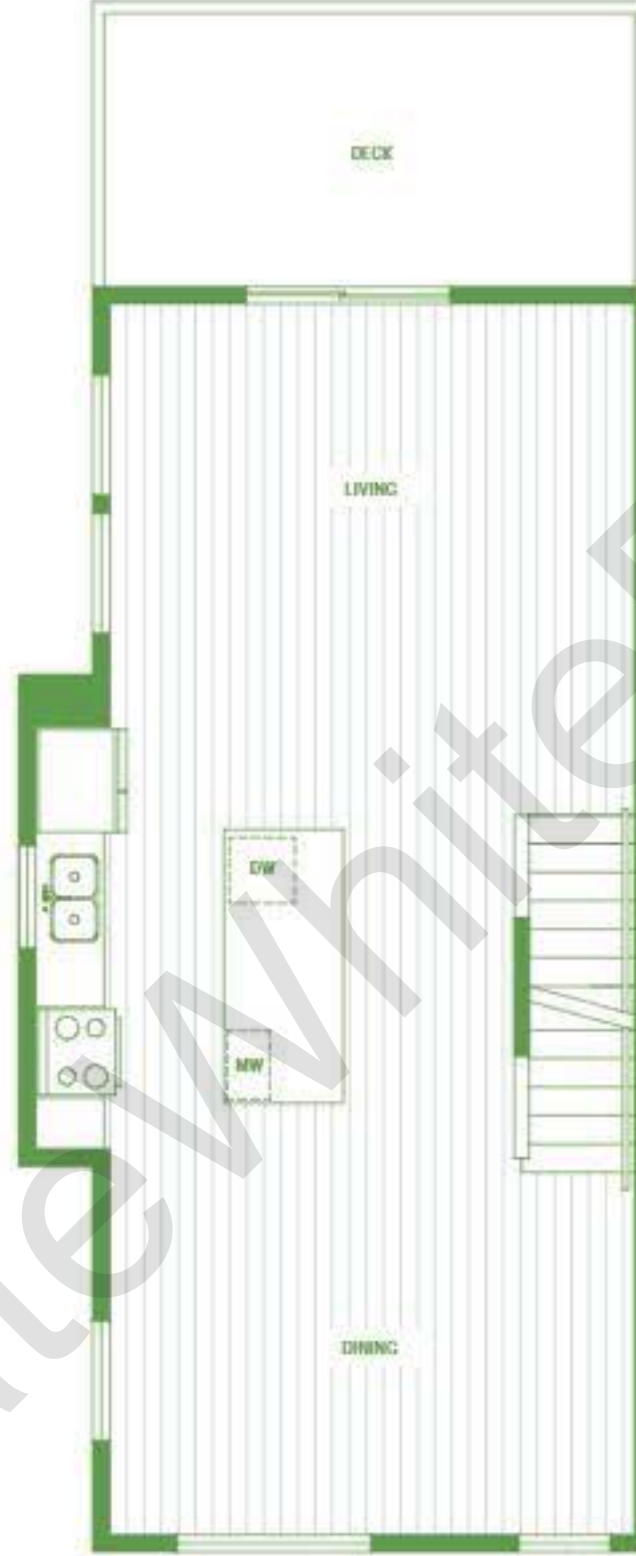

Boothroyd B plan 4 bedroom

1,734 sq ft

Boothroyd B1 plan 4 bedroom

1,765 sq ft

Boothroyd B2 plan 4 bedroom

1,809 sq ft

Boothroyd B3 plan 4 bedroom

1,767 sq ft

Coulthard C plan 3 bedroom & den

1,533 sq ft

GROUND

MAIN

UPPER

Dinsmore D plan 3 bedroom

1,282 sq ft

GROUND

MAIN

UPPER

Dinsmore D1 plan 3 bedroom

1,282 sq ft

GROUND

MAIN

UPPER

Dinsmore D2 plan 3 bedroom

1,282 sq ft

Dinsmore D3 plan 3 bedroom

1,286 sq ft

GROUND

MAIN

UPPER

Dinsmore DD plan 3 bedroom & den

1,554 sq ft