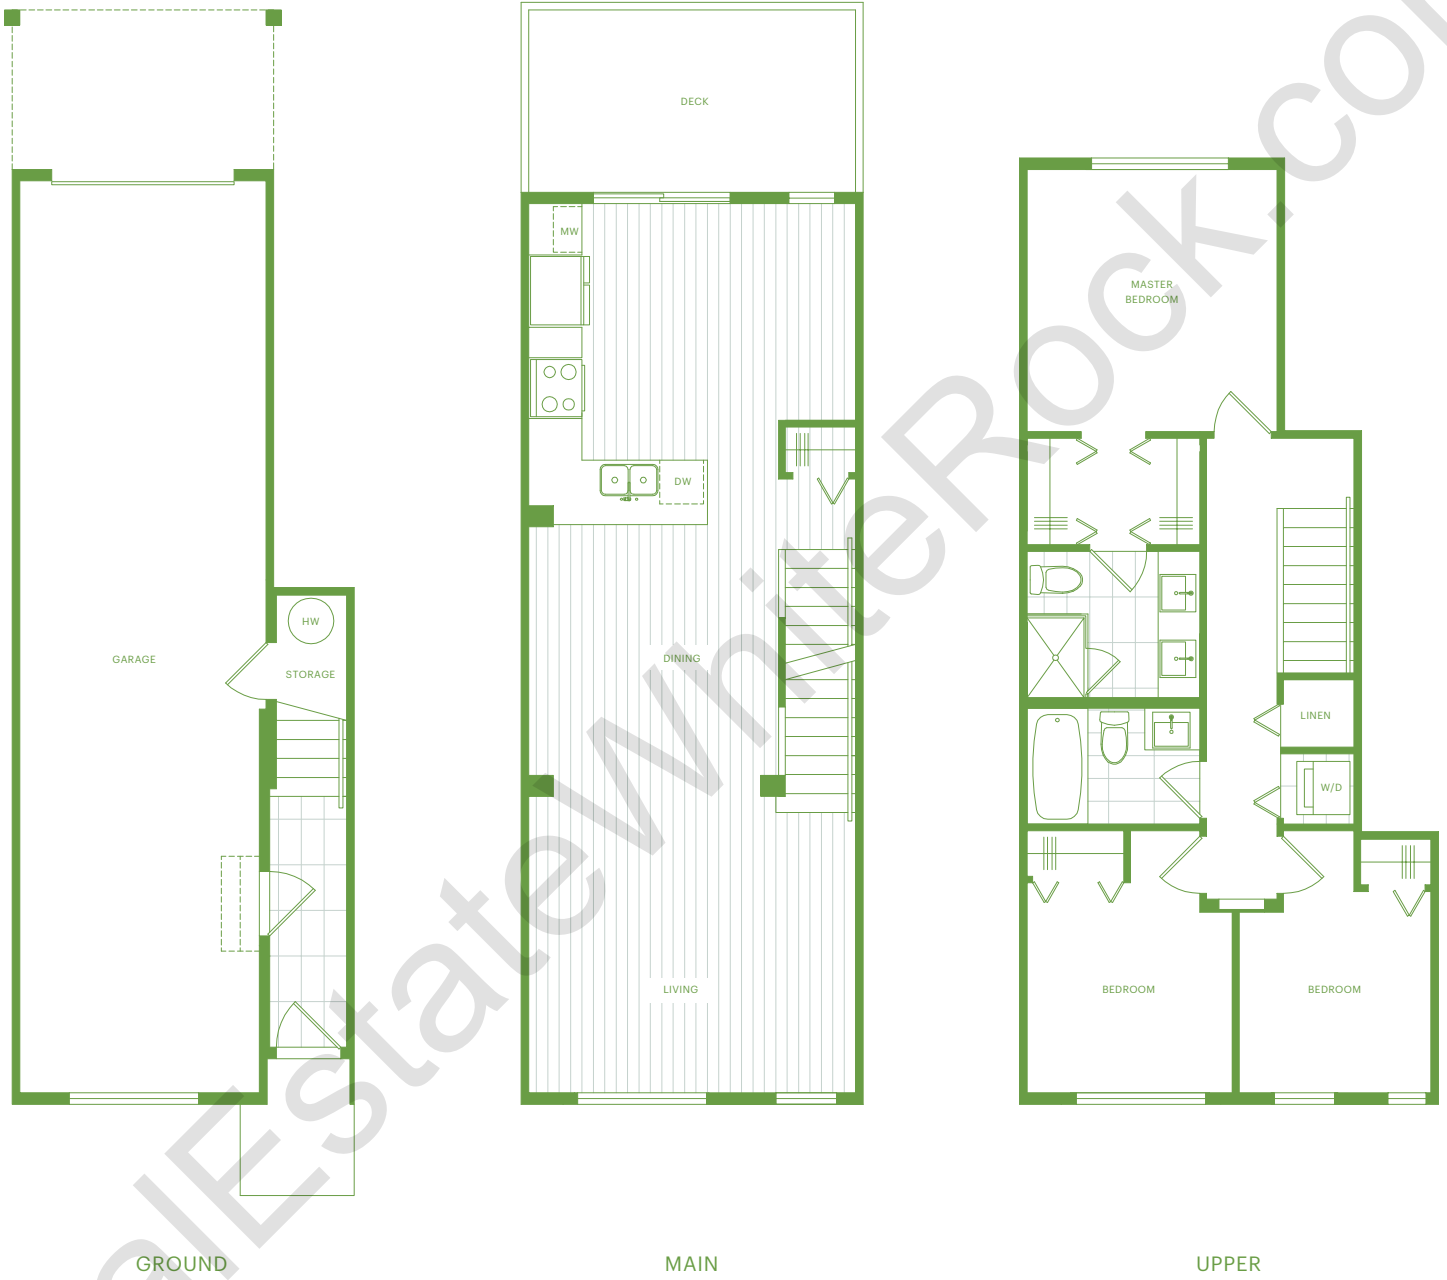

Boothroyd B plan 4 bedroom

1,734 sq ft

Boothroyd B1 plan 4 bedroom

1,765 sq ft

Boothroyd B2 plan 4 bedroom

1,809 sq ft

Boothroyd B3 plan 4 bedroom

1,767 sq ft

MAIN

UPPER

Dinsmore D1 plan 3 bedroom

1,282 sq ft

GROUND

MAIN

UPPER

Dinsmore D2 plan 3 bedroom

1,282 sq ft

Dinsmore D3 plan 3 bedroom

1,286 sq ft

GROUND

MAIN

UPPER

Dinsmore DD plan 3 bedroom & den

1,554 sq ft

GROUND

MAIN

UPPER

Francis F plan 2 bedroom & den

1,202 sq ft

GROUND

MAIN

UPPER