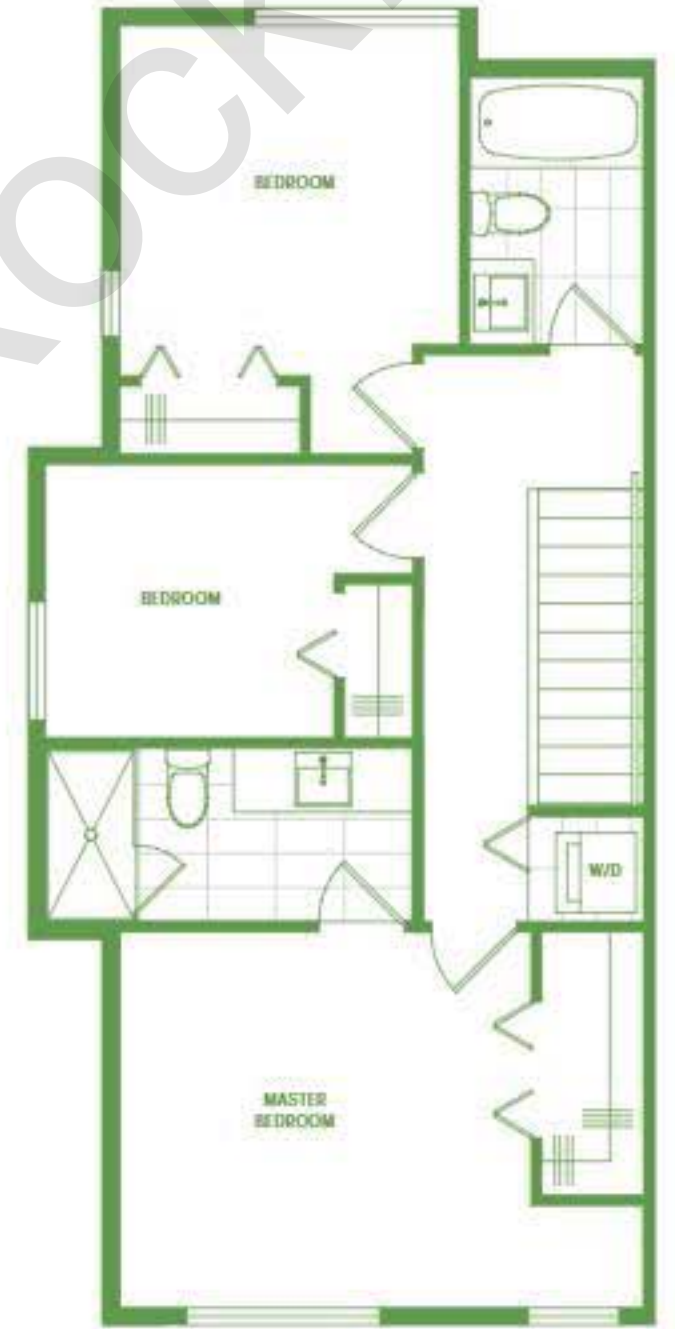

Boothroyd B plan 4 bedroom

1,734 sq ft

Boothroyd B1 plan 4 bedroom

1,765 sq ft

Boothroyd B2 plan 4 bedroom

1,809 sq ft

Boothroyd B3 plan 4 bedroom

1,767 sq ft

Coulthard C plan 3 bedroom & den

1,533 sq ft

GROUND

MAIN

UPPER

Dinsmore D plan 3 bedroom

1,282 sq ft

GROUND

MAIN

UPPER

Dinsmore D1 plan 3 bedroom

1,282 sq ft

GROUND

MAIN

UPPER

Dinsmore D2 plan 3 bedroom

1,282 sq ft

Dinsmore D3 plan 3 bedroom

1,286 sq ft

GROUND

MAIN

UPPER

Dinsmore DD plan 3 bedroom & den

1,554 sq ft