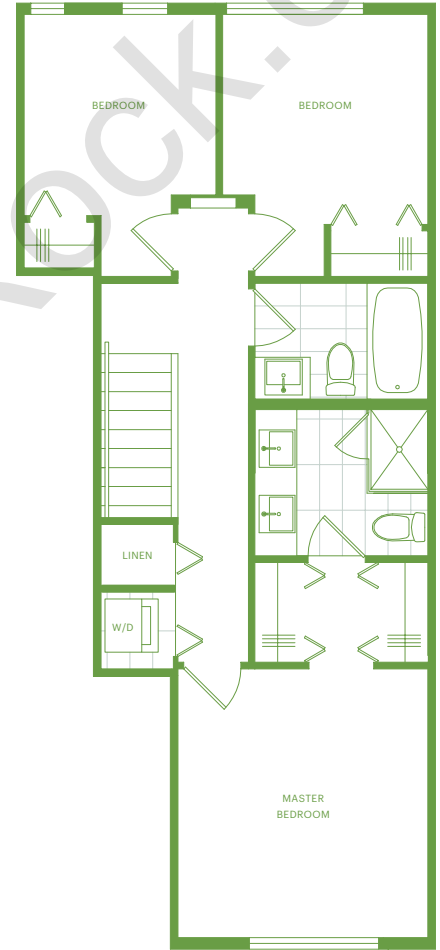

Boothroyd B plan 4 bedroom

1,734 sq ft

Boothroyd B1 plan 4 bedroom

1,765 sq ft

Boothroyd B2 plan 4 bedroom

1,809 sq ft

Boothroyd B3 plan 4 bedroom

1,767 sq ft

Coulthard C plan 3 bedroom & den

1,533 sq ft

GROUND

MAIN

UPPER

Dinsmore D plan 3 bedroom

1,282 sq ft

GROUND

MAIN

UPPER

Dinsmore D1 plan 3 bedroom

1,282 sq ft

GROUND

MAIN

UPPER

Dinsmore D2 plan 3 bedroom

1,282 sq ft

Dinsmore D3 plan 3 bedroom

1,286 sq ft

GROUND

MAIN

UPPER

Dinsmore DD plan 3 bedroom & den

1,554 sq ft