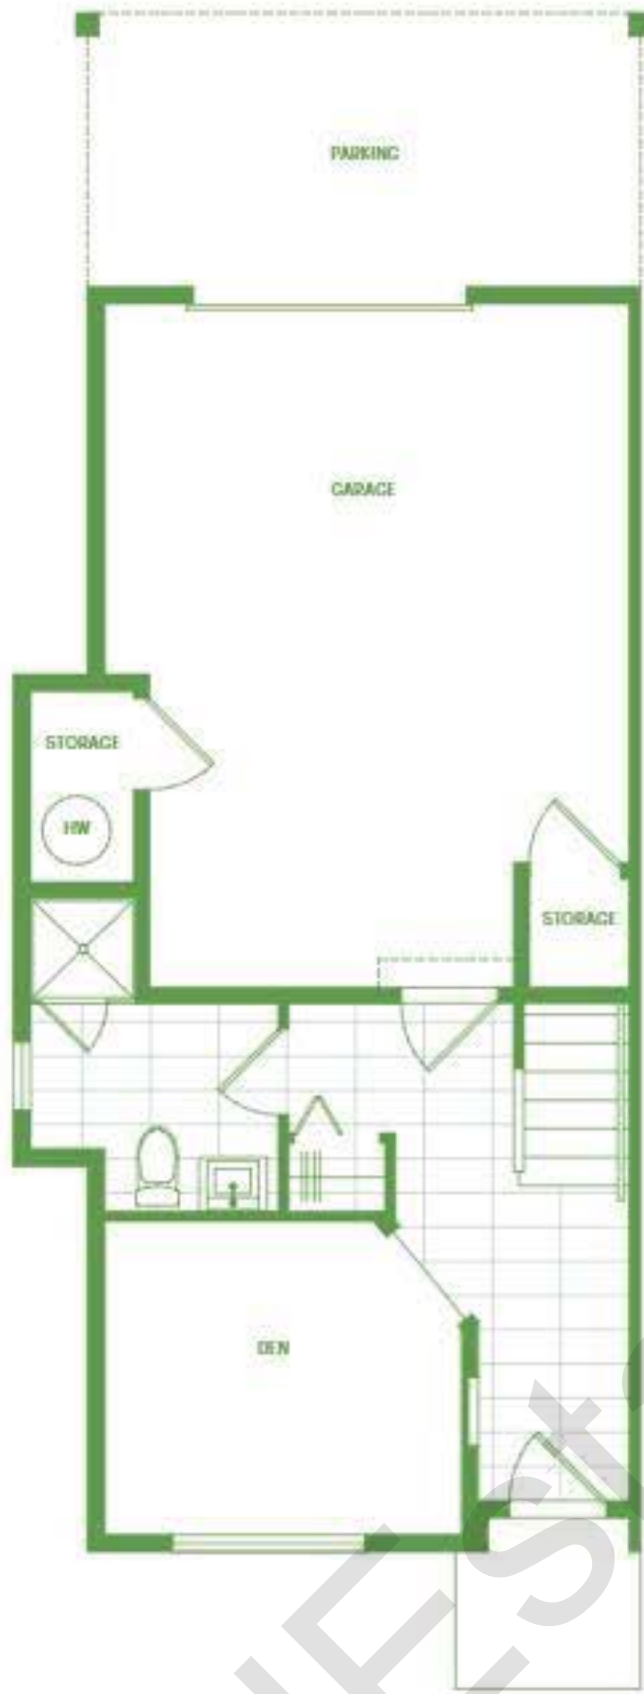

Boothroyd B plan 4 bedroom

1,734 sq ft

Boothroyd B1 plan 4 bedroom

1,765 sq ft

Boothroyd B2 plan 4 bedroom

1,809 sq ft

Boothroyd B3 plan 4 bedroom

1,767 sq ft

Coulthard C plan 3 bedroom & den

1,533 sq ft

GROUND

MAIN

UPPER

Dinsmore D plan 3 bedroom

1,282 sq ft

GROUND

MAIN

UPPER

Dinsmore D1 plan 3 bedroom

1,282 sq ft

GROUND

MAIN

UPPER

Dinsmore D2 plan 3 bedroom

1,282 sq ft

Dinsmore D3 plan 3 bedroom

1,286 sq ft

GROUND

MAIN

UPPER

Dinsmore DD plan 3 bedroom & den

1,554 sq ft